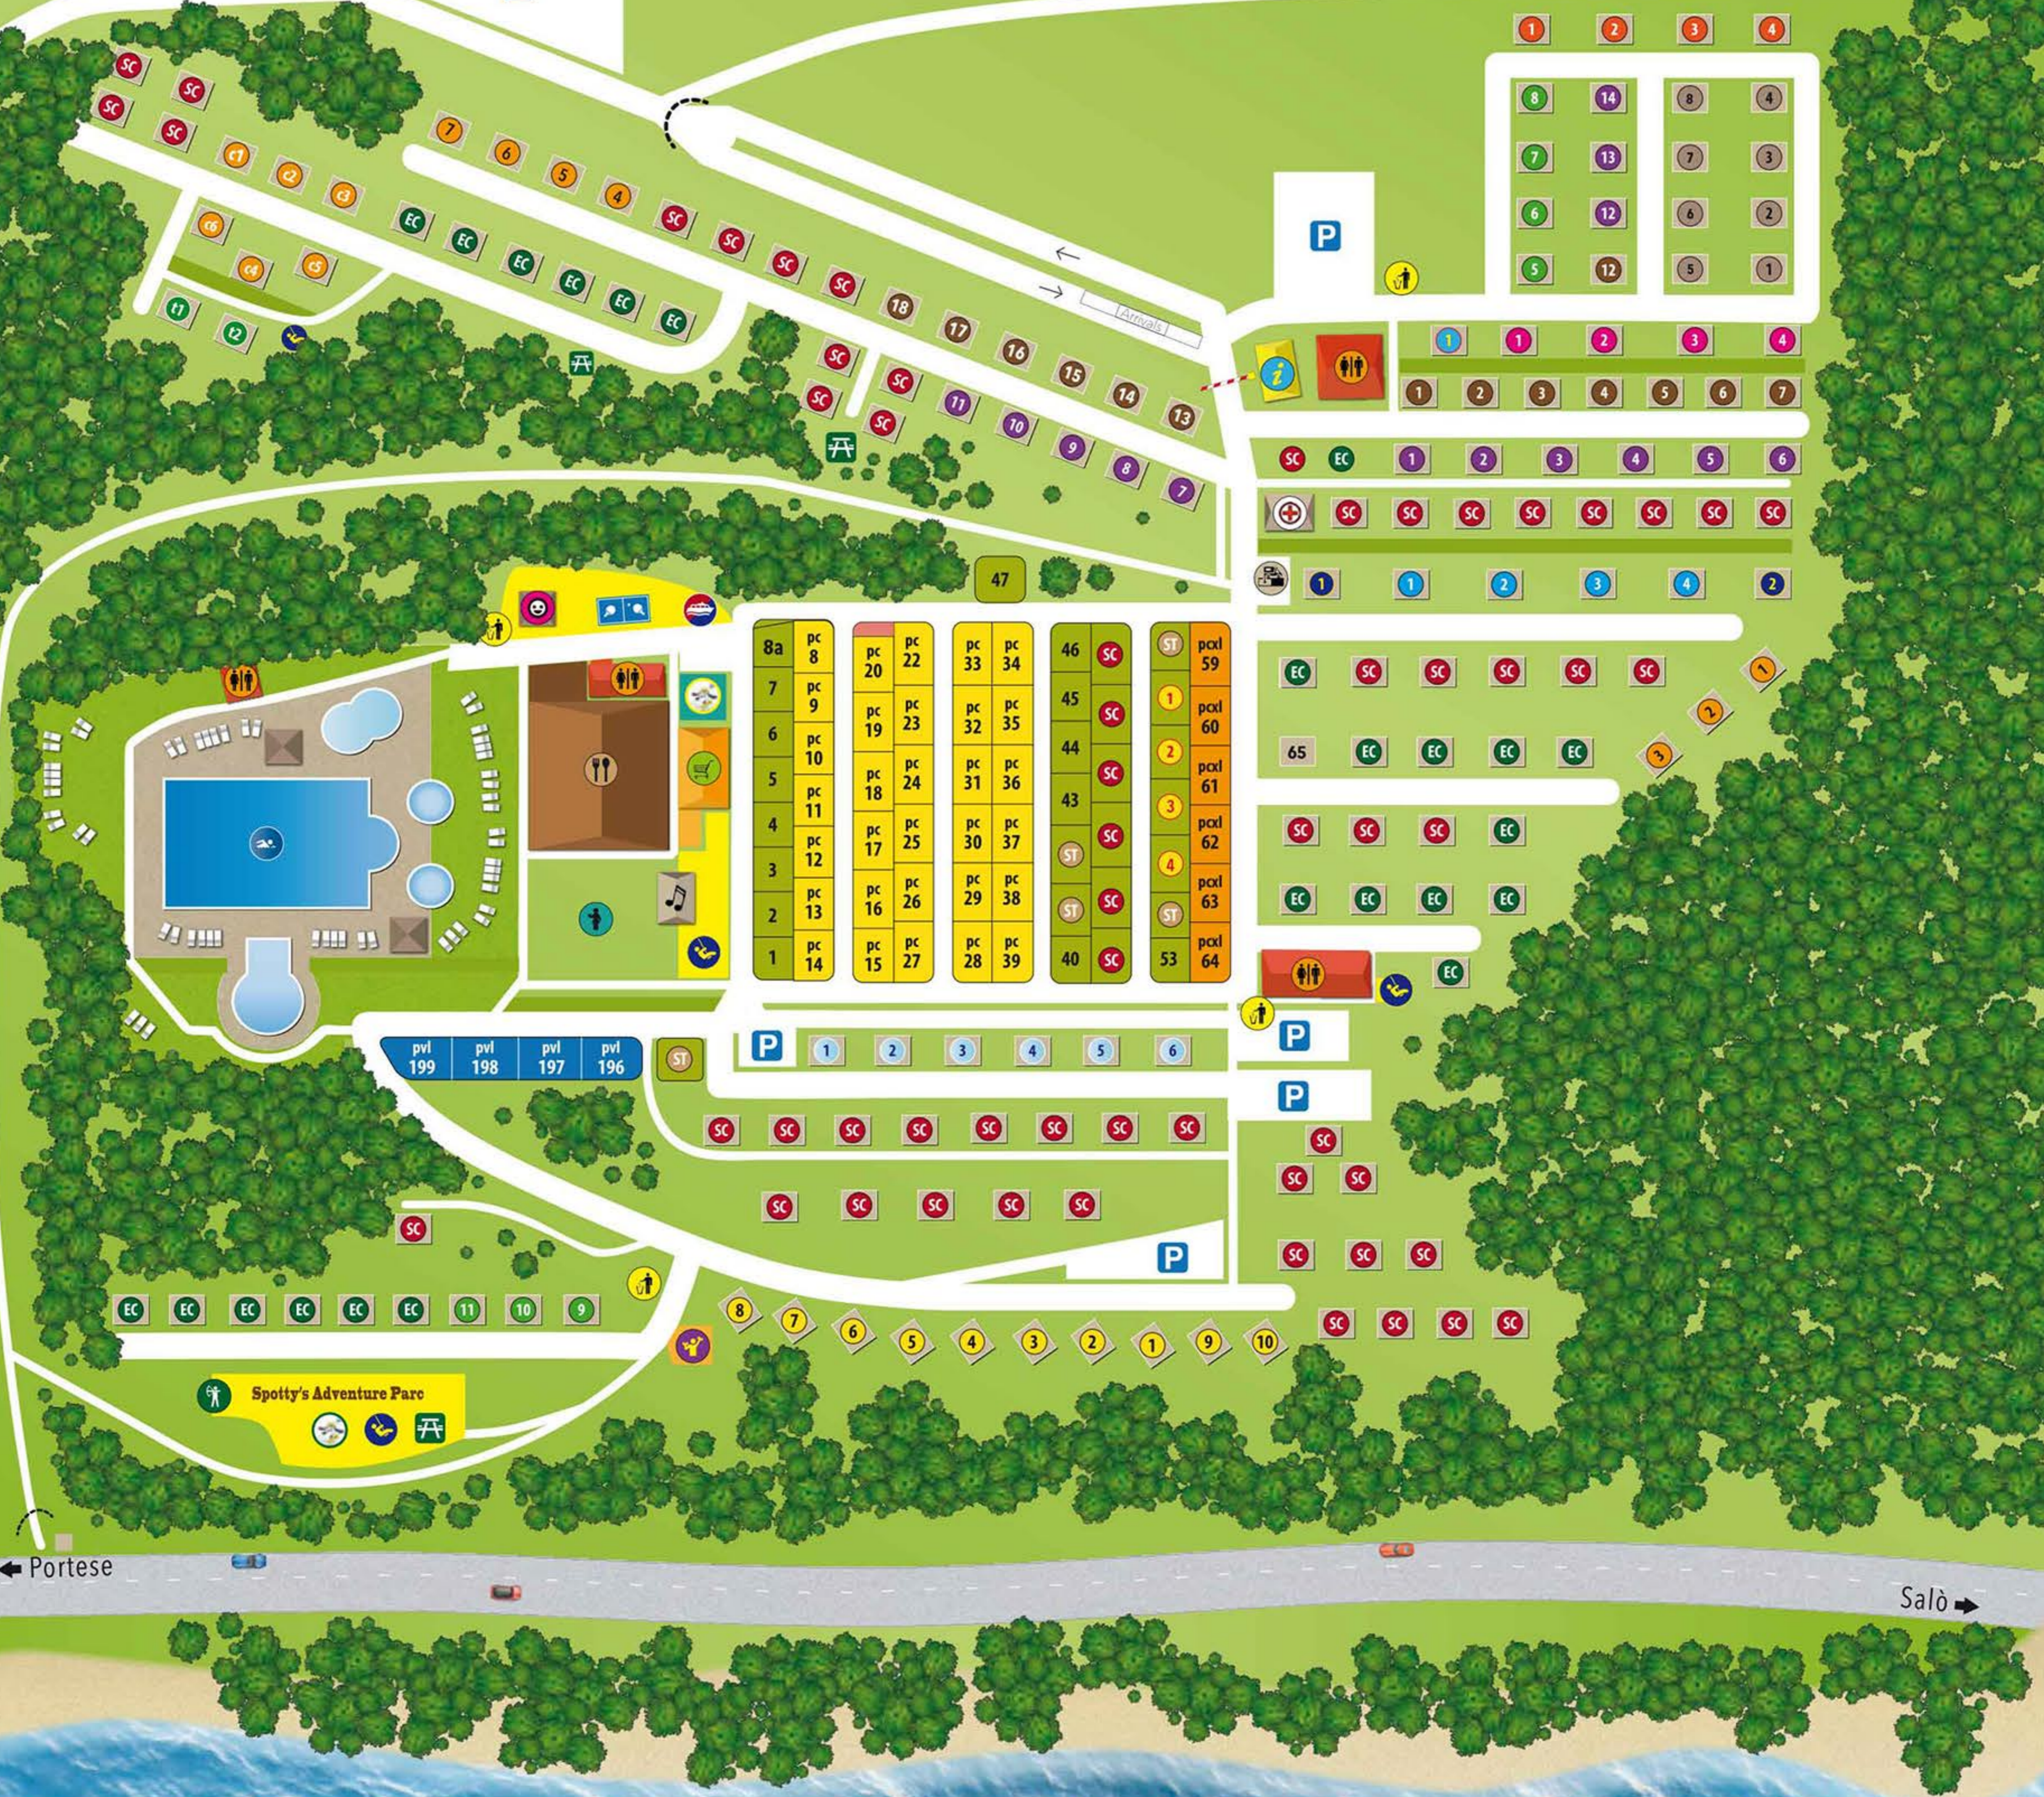

← San Felice / Manerba

Salò / A4 / Brescia →

SINCE 1987  
 camping  village  
**WEEKEND**  
*...so unique!*

Camping Weekend  
 Via Vallone della Selva 2  
 25010 - San Felice del Benaco (BS)  
 +39 0365 43712 / Fax +39 0365 43712  
 www.weekend.it / info@weekend.it

← Portese

P

P

← Portese

Salò →

Services		Piazzole / Pitches		Strutture / Accommodations	
	Reception		Standard		Cottage Next XXL
	Restaurant / Pizzeria		Comfort		Cottage Superiore Next XL
	Bottega / Market		Comfort Deluxe		Cottage Superiore Vista Lago
	Terrace		Vista Lago		Cottage Superiore
	Servizi / Bathrooms				Cottage Suite
	Pronto Soccorso / First Aid				Cottage Clever
	Sporco / Waste Disposal		Selectcamp		Cottage Country
	Tickets & Tours Info Point		Eurocamp		Cottage Next Deluxe
	Playgrounds				Cottage Comfort
	Fitness Area				Cottage Vista Lago
	Animation Hut				Cottage Classic
	Archery				Cottage Suite
	Spottyland				Coco Suite
	Spotty's Adventure Parc				Camp2Relax
					Tendi